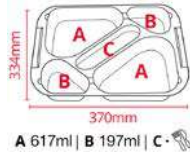

Bandeja 5 compartimentos

Plateau 5 compartiments · 5-compartment food tray

A · x2 · 617cl

B · x2 · 197cl

C · x1

A 617ml | B 197ml | C ·

12x

Ref. **31052**
370x334xh43 mm