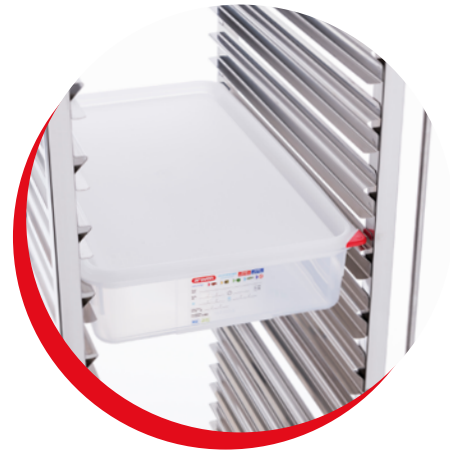

STORAGE

How to choose the **right container for you?**

SQUARE
containers

GASTRONORM
containers

Find out in three simple steps! ➔

1 Do you need them to be compatible with an **item with Gastronorm measurements?**

If so, use...

GASTRONORM
containers

GastroNorm establishes internationally standardised dimensions for containers and other types of storage to ensure complete compatibility in all professional kitchens (EN 631-1 standard).

- ✓ Their square shape adds additional stability during handling and transportation.
- ✓ Their rounded edges and side handles make it easier to pour liquids.
- ✓ The built-in measuring scale means it is easier to manage and control the content.