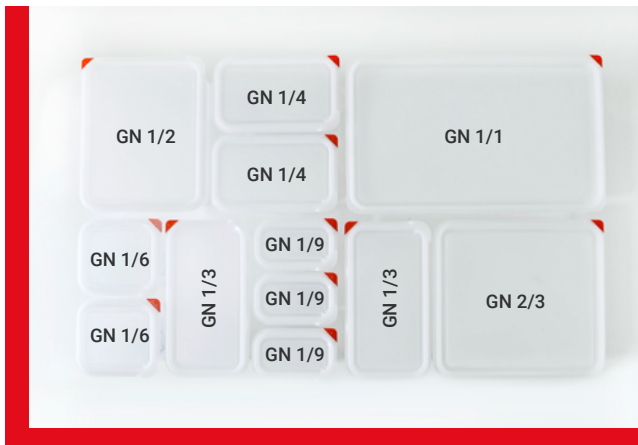

STORAGE

How to choose the **right container for you?**

SQUARE
containers

GASTRONORM
containers

Find out in three simple steps! ➔

1 Do you need them to be compatible with an **item with Gastronorm measurements?**

If so, use...

GASTRONORM
containers

GastroNorm establishes internationally standardised dimensions for containers and other types of storage to ensure complete compatibility in all professional kitchens (EN 631-1 standard).

- ✓ Their square shape adds additional stability during handling and transportation.
- ✓ Their rounded edges and side handles make it easier to pour liquids.
- ✓ The built-in measuring scale means it is easier to manage and control the content.